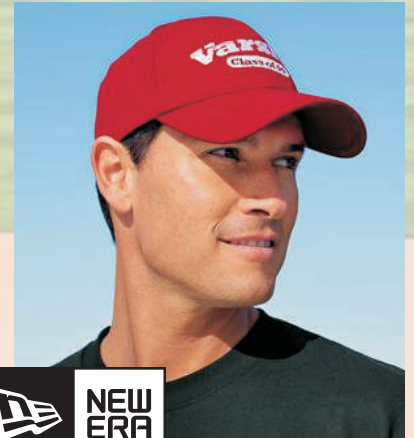

FABRIC

100% POLYESTER LIGHT AIRMESH

\$34.98 / PLAYER

+ applicable taxes

Includes:
 GMP 1200SI Contrast Sleeve Jerseys
 NEW ERA® Structured Stretch Cotton Cap
 1 Colour Screened Image, 1 Location
 1 Colour Pro Block Digits
 Embroidered Hat Image up to 10,000 Stitches
 Minimum of Quantity of 12 Shirts & 12 Caps
 Prices are for std. sizes (S-XL)
 XXL and UP - add \$5

NEW ERA® Structured Stretch Cotton Cap. N100
 - 97/3 Cotton/Spandex
 - Structured
 - Mid Profile
 - 6-Panel
 - Stretch fit with elasticized band
 - NEW ERA® taping on inside seams

Sizes: S/M (6-7/8 to 7-1/4) & L/XL (7-3/8 to 7-3/4)